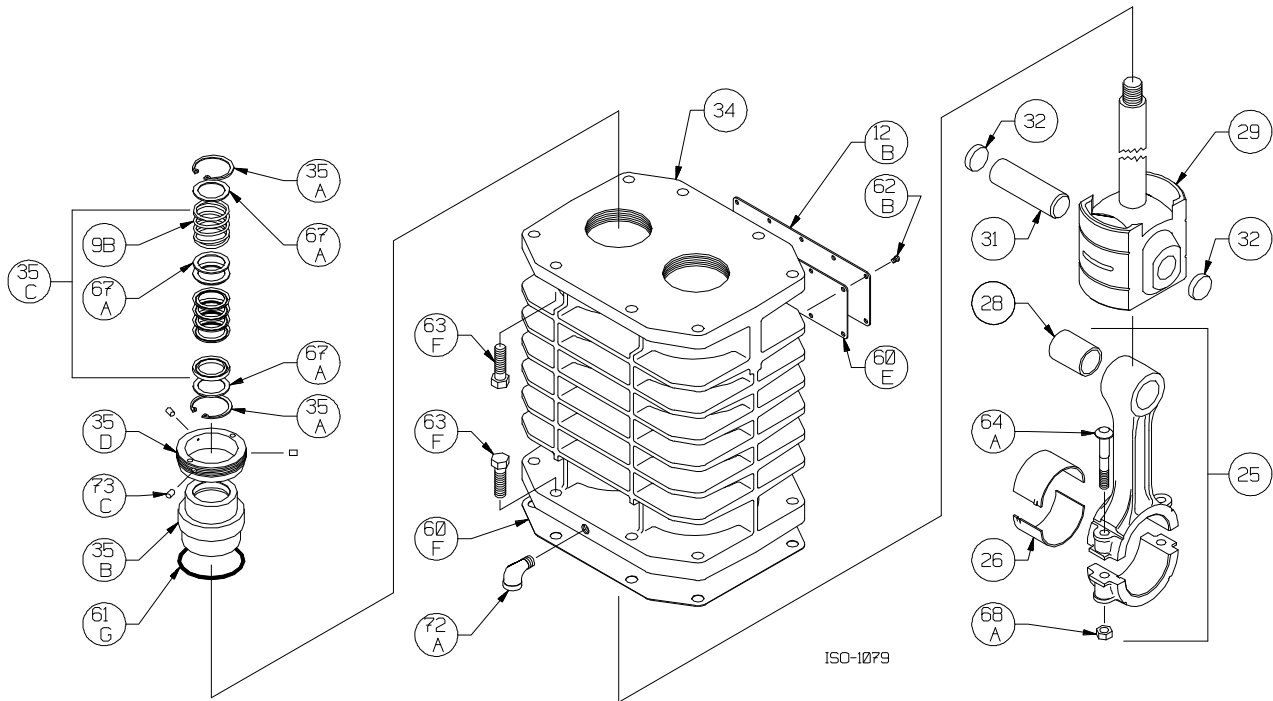

* Included in Gasket Sets

compressors

ISO-1084

Flywheel Assembly: LB601B, LB602B

ISO1084

Ref	Description	Qty	Part No
23	Key	1	794267
55A	Hub	1	790149
57	Flywheel Assembly	1	794132
57A	Flywheel	1	790545

compressors