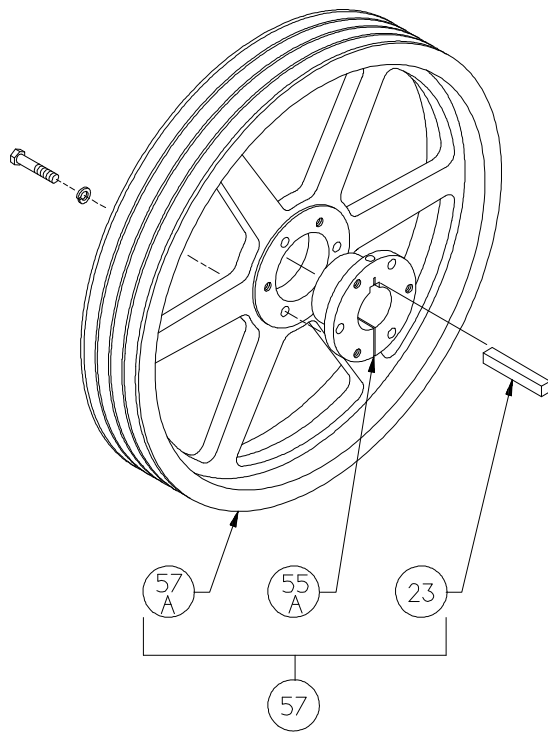

compressors

ISO-1084

Flywheel Assembly: LB601B, LB602B

ISO1084

Ref	Description	Qty	Part No
23	Key	1	794267
55A	Hub	1	790149
57	Flywheel Assembly	1	794132
57A	Flywheel	1	790545