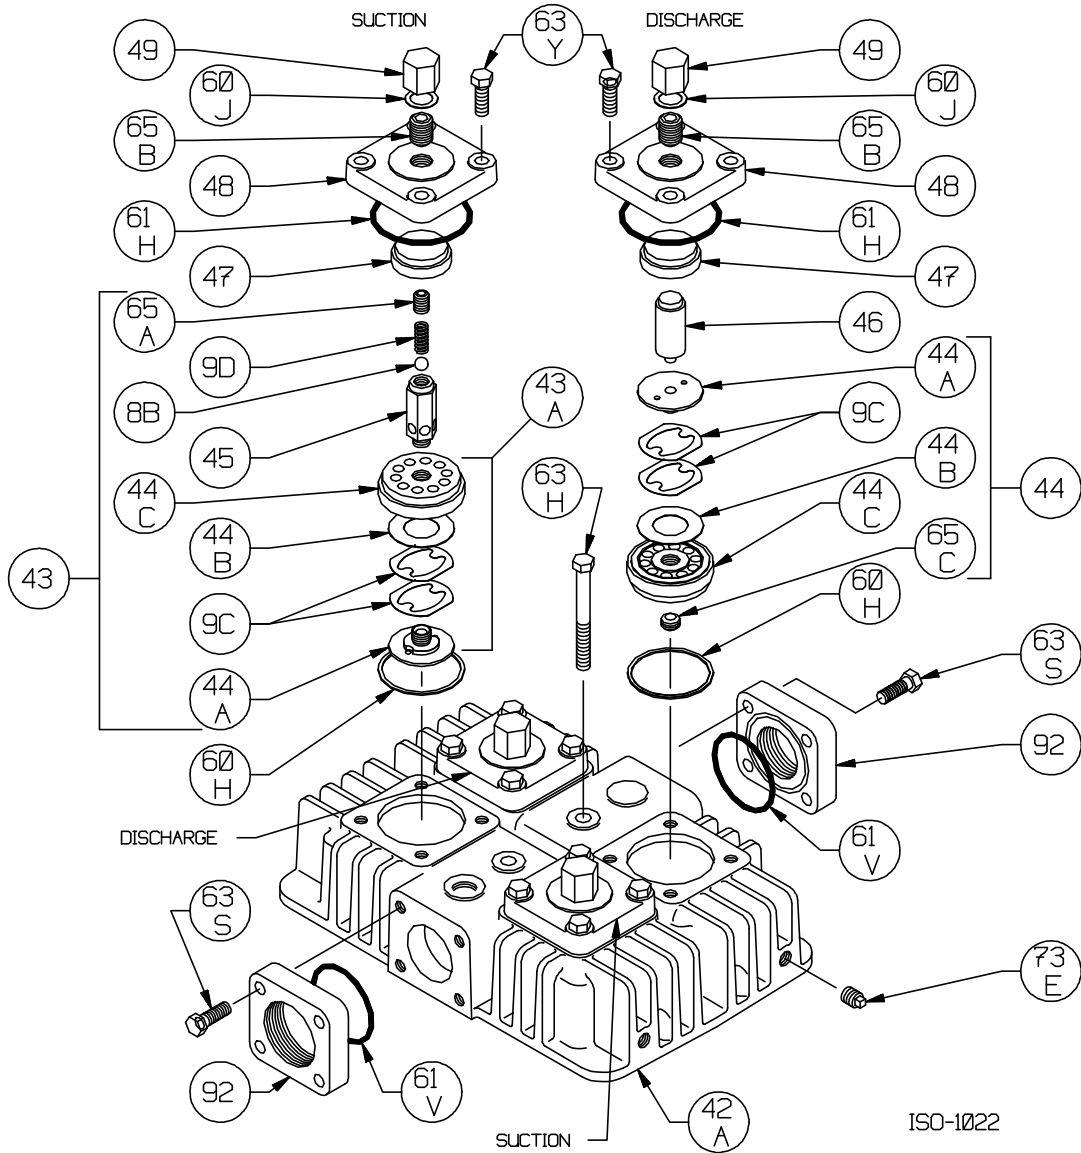

compressors

Head Assembly: LB601A, LB601B, LB602A, LB602B

ISO1022

Ref	Description	Qty	Part No
8B	Liquid Relief Valve Ball	2	792042
9C	Valve Spring	8	794038
9D	Liquid Relief Valve Spring	2	792045
42A	Head	1	794102
43	Suction Valve Assembly	2	794269
43A	Valve Sub-Assembly		794259
44	Discharge Valve Assembly	2	794279
44A	Valve Bumper	4	794235
44B	Valve Disc	4	794037
44C	Valve Body	4	794236
45	Liquid Relief Valve Body	2	794046
46	Post	2	794034
47	Valve Spacer	4	793061
48	Valve Cover Plate	4	794071
49	Valve Cap	4	793072

Ref	Description	Qty	Part No
60H	Gasket - Valve *	4	794107
60J	Gasket - Valve Cap *	4	793108
61H	O-Ring *	4	792112
61V	O-Ring *	2	792412
63Y	Capscrew - Hex Hd	16	793094
63H	Capscrew - Hex Hd	2	794115
63S	Capscrew - Hex Hd	8	794096
65A	Liquid Relief Valve Screw	2	794014
65B	Valve Holddown Screw	4	794068
65C	Screw	2	794042
73E	Pipe Plug	2	793498
92	Flange-Inlet (2 NPT) Std	1	794117
	Flange-Outlet (1.5 NPT) Std	1	794116
	Flange (1.25 NPT)		794118

* Included in Gasket Sets