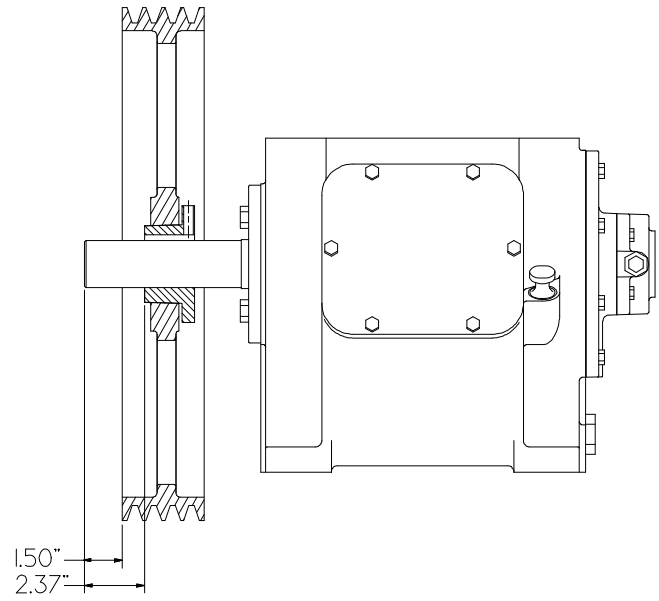

compressors

ISO-1084

Flywheel Assembly: LB601B, LB602B

ISO1084

Ref	Description	Qty	Part No
23	Key	1	794267
55A	Hub	1	790149
57	Flywheel Assembly	1	794132
57A	Flywheel	1	790545