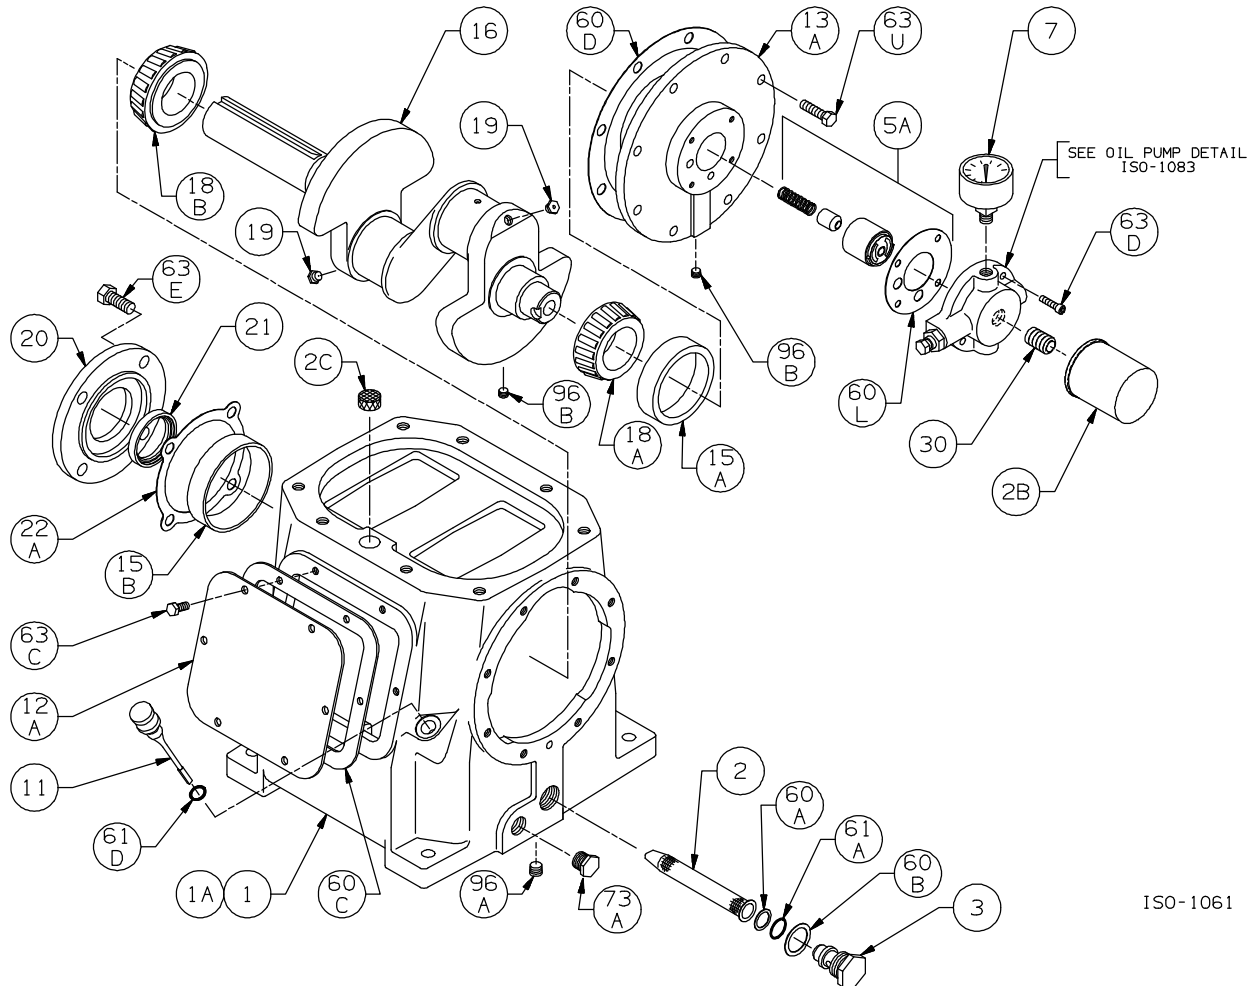

compressors

ISO-1061

Crankcase Assembly: Models LB601B, LB602B

ISO1061

Ref	Description	Qty	Part No
1	Crankcase Assembly	1	794759
	Crankcase Assembly - w/ Oil Filter Opt		794758
1A	Crankcase	1	794709
2	Oil Intake Screen	1	792135
2B	Oil Filter	1	794726
2C	Breather Filter	1	794752
3	Oil Screen Plug	1	792145
5A	Oil Pump Kit	1	794760
7	Oil Pressure Gauge	1	790012
11	Oil Bayonet Assembly	1	792162
12A	Inspection Plate	1	794140
13A	Bearing Carrier	1	794714
15A	Bearing Cup (Outboard)	1	794131
15B	Bearing Cup (Inboard)	1	794731
16	Crankshaft Assembly (w/ 18A,18B,19,96B)	1	794708
18A	Bearing Cone (Outboard)	1	794130
18B	Bearing Cone (Inboard)	1	794730
19	Orifice	2	792146

Ref	Description	Qty	Part No
20	Bearing Cover Plate	1	794716
21	Oil Seal	1	794732
22A	Bearing Adjustment Shim Kit	1	794733
30	Oil Filter Fitting	1	794725
60A	Gasket - Oil Screen *	1	792136
60B	Gasket - Oil Screen Plug *	1	792123
60C	Gasket - Inspection Plate *	1	794122
60D	Gasket - Bearing Carrier Assembly *	1	794720
60L	Gasket - Oil Pump Cover *	1	794721
61A	O-Ring - Oil Screen *	1	792175
61D	O-Ring - Oil Bayonet *	1	792174
63C	Capscrew - Hex Hd	6	793116
63D	Capscrew - Soc Hd	4	790559
63E	Capscrew - Hex Hd	4	790484
63U	Capscrew - Hex Hd	8	792093
73A	Pipe Plug	1	790024
96A	Pipe Plug	1	790488
96B	Pipe Plug	2	790309

* Included in Gasket Sets